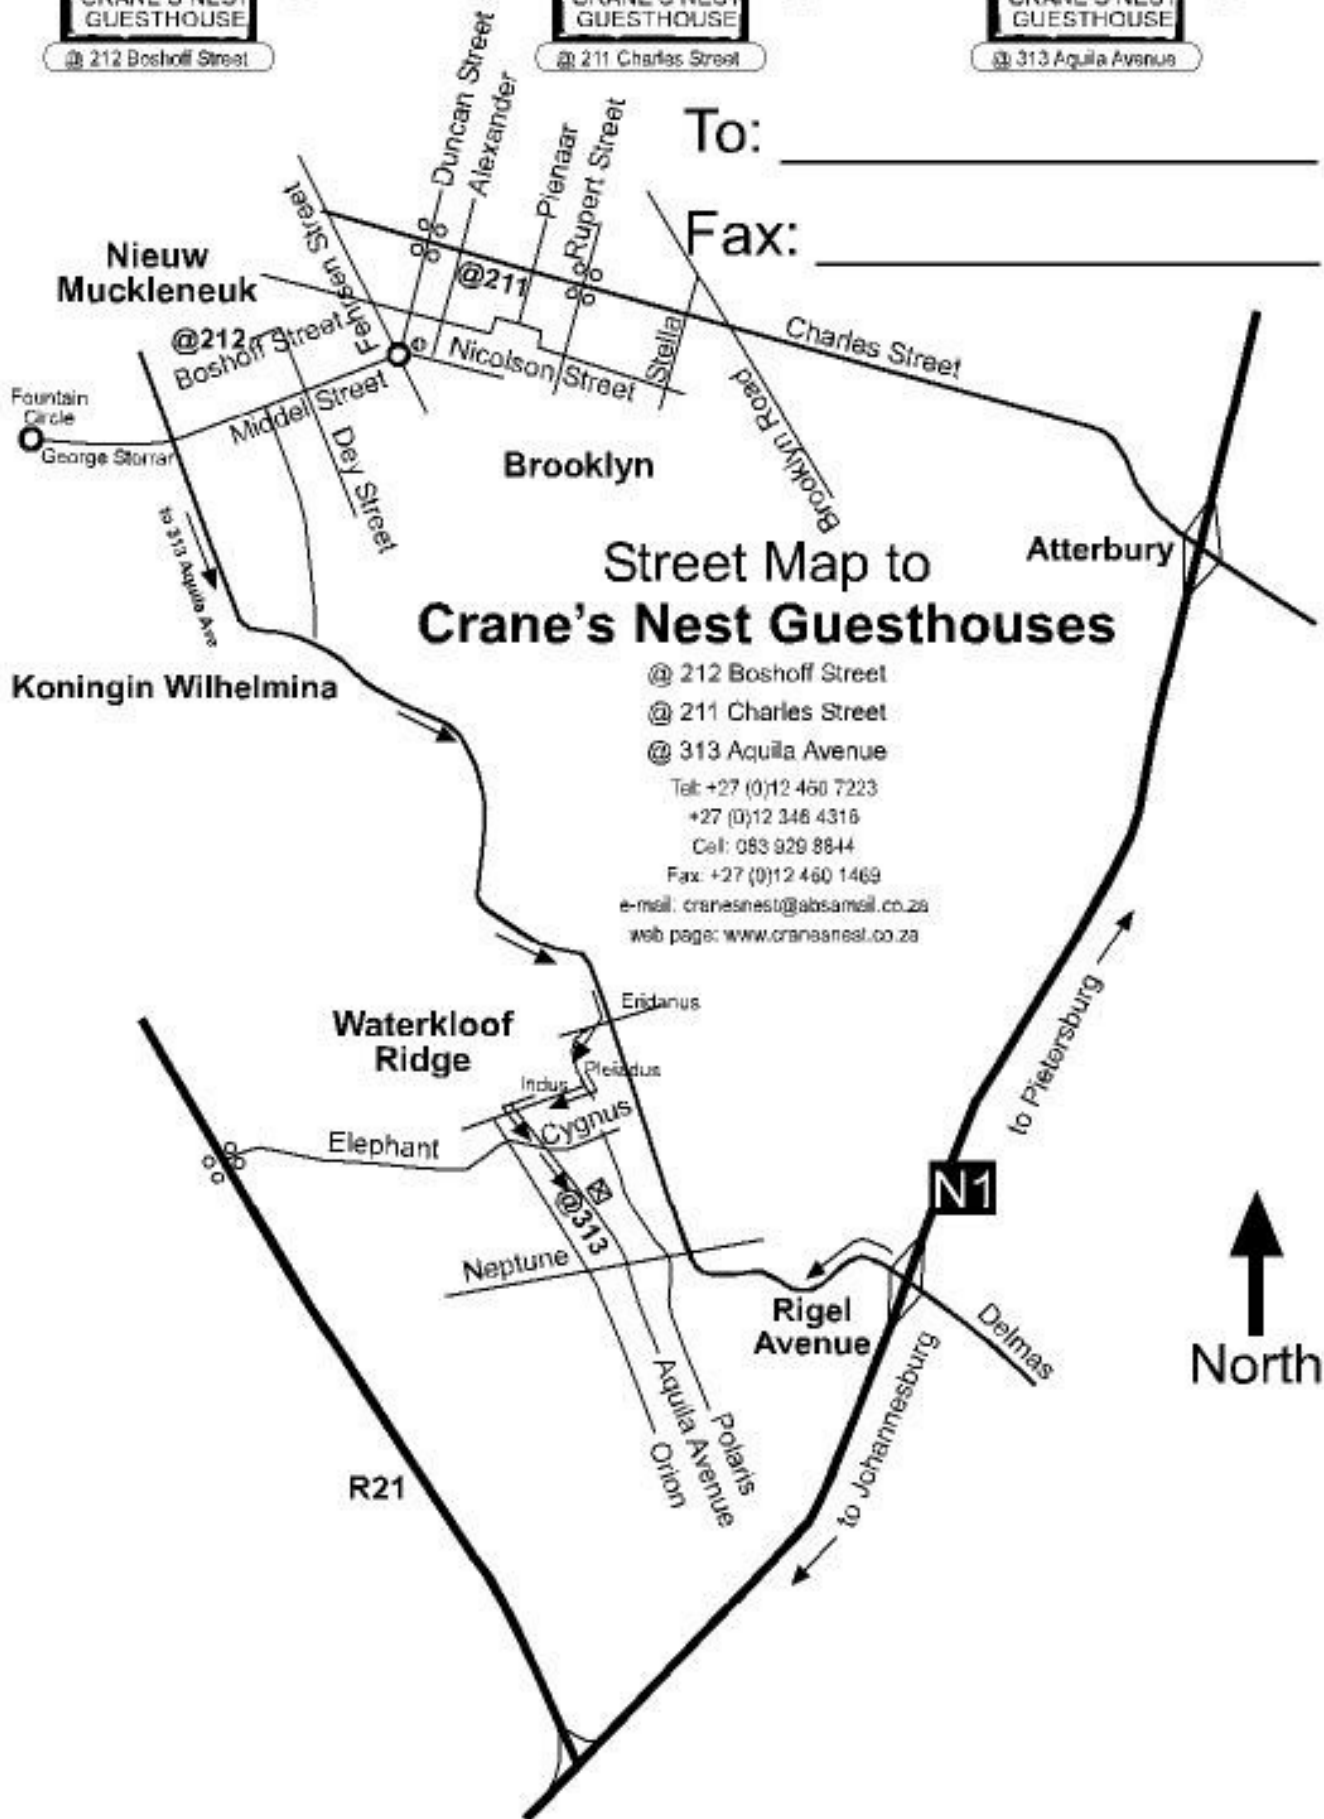

@ 212

@ 212 Boshoff Street

@ 211

@ 211 Charles Street

@ 313

@ 313 Aquila Avenue

To: \_\_\_\_\_

Fax: \_\_\_\_\_

# Street Map to Crane's Nest Guesthouses

@ 212 Boshoff Street  
 @ 211 Charles Street  
 @ 313 Aquila Avenue  
 Tel: +27 (0)12 460 7223  
 +27 (0)12 348 4318  
 Cel: 083 929 8844  
 Fax: +27 (0)12 460 1469  
 e-mail: cranesnest@absamail.co.za  
 web page: www.cranesnest.co.za